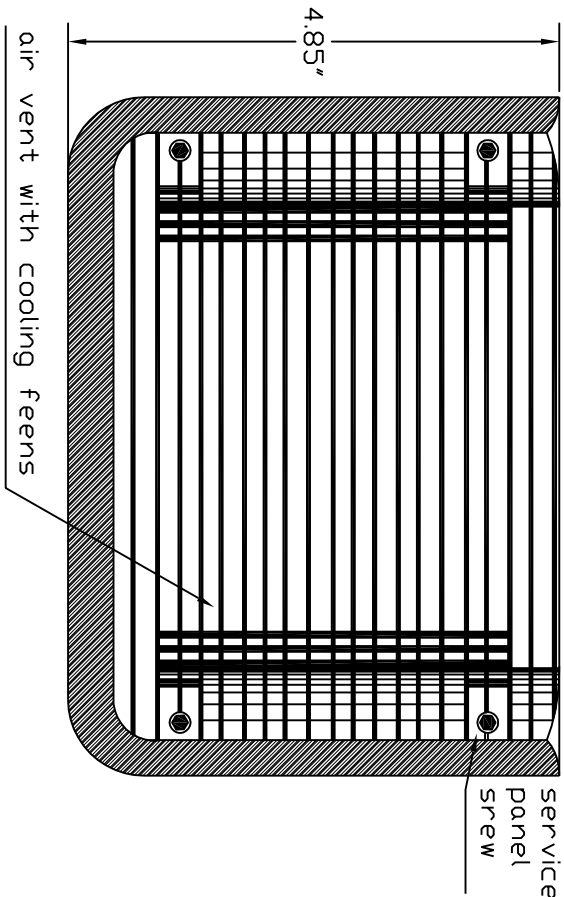

TOP AND BOTTOM VIEW

SIDE VIEW

EXPLODED ISD VIEW
THIS ILLUSTRATION IS
NOT TO SCALE

Mounting Bracket

OPTION & FOR
MOUNTING METHOD

DWG NO.	1-JMC104	SIZE	JANUS DIGITAL DISPLAYS		
DATE	DECEMBER/22/2006	SCALE	N.T.S.	DRAWN	GABOR
					SHEET 2