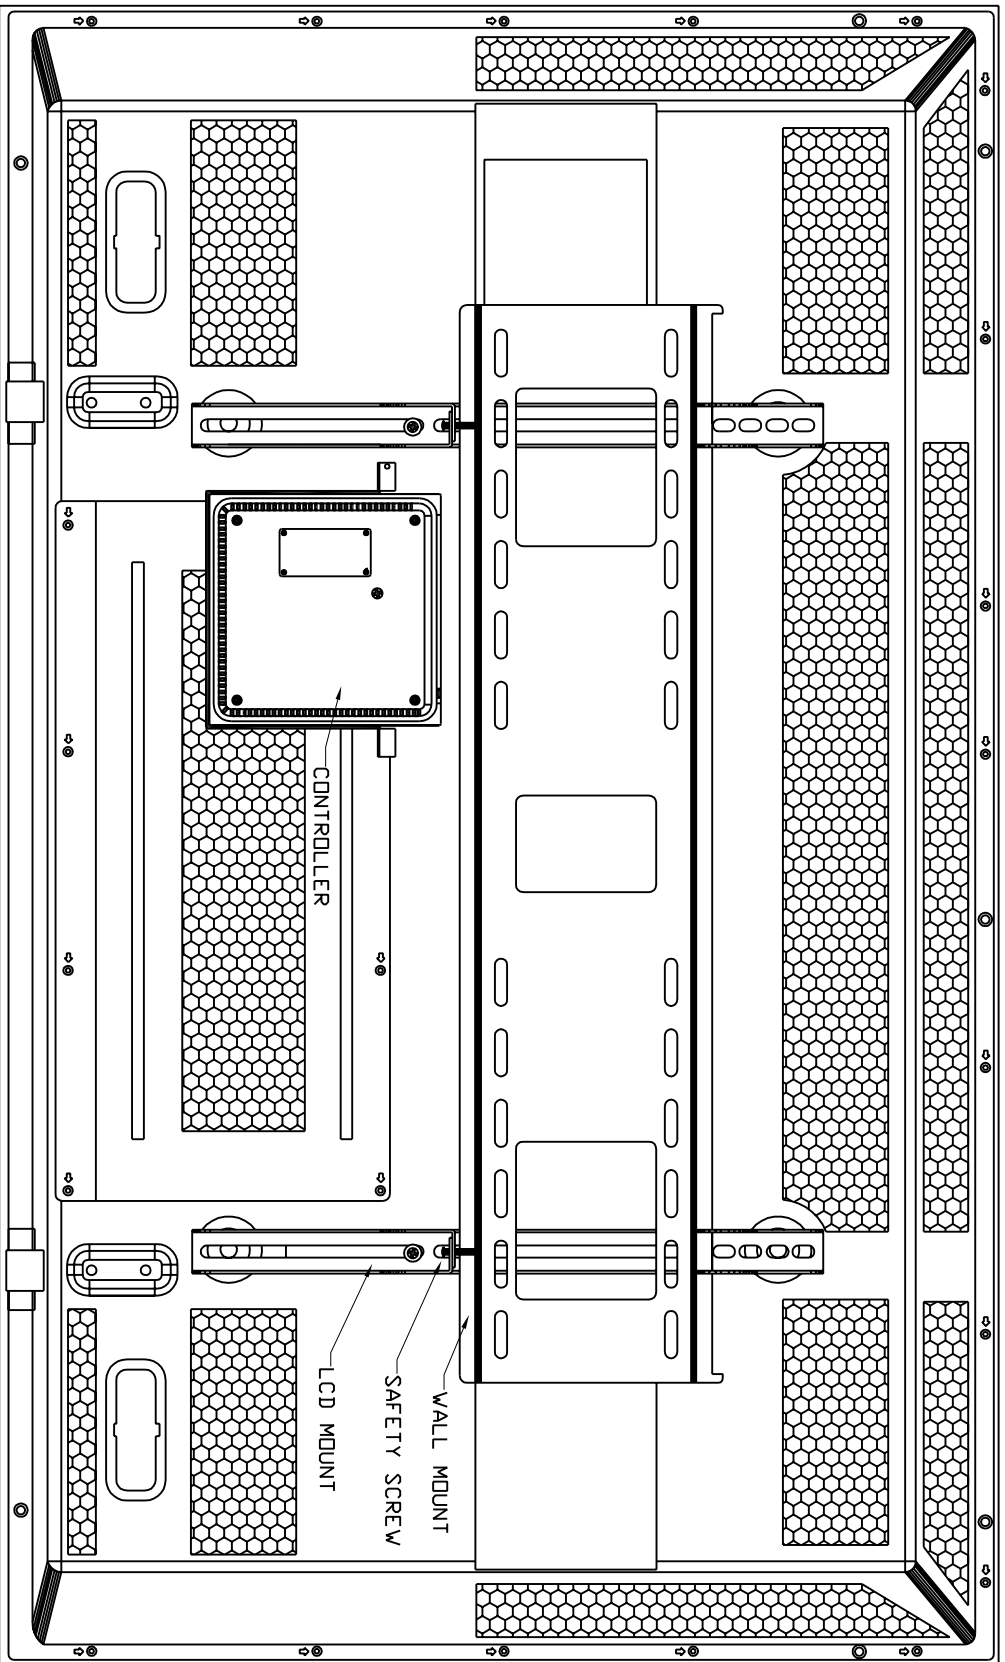

50" PLASMA HORIZONTAL MOUNT BACK VIEW

DWG NO. 50" PLASMA HORIZONTAL	SIZE	JANUS DIGITAL DISPLAYS		
JANUARY/26/2007	SCALE N.T.S.	DRAWN GABOR	SHEET	2