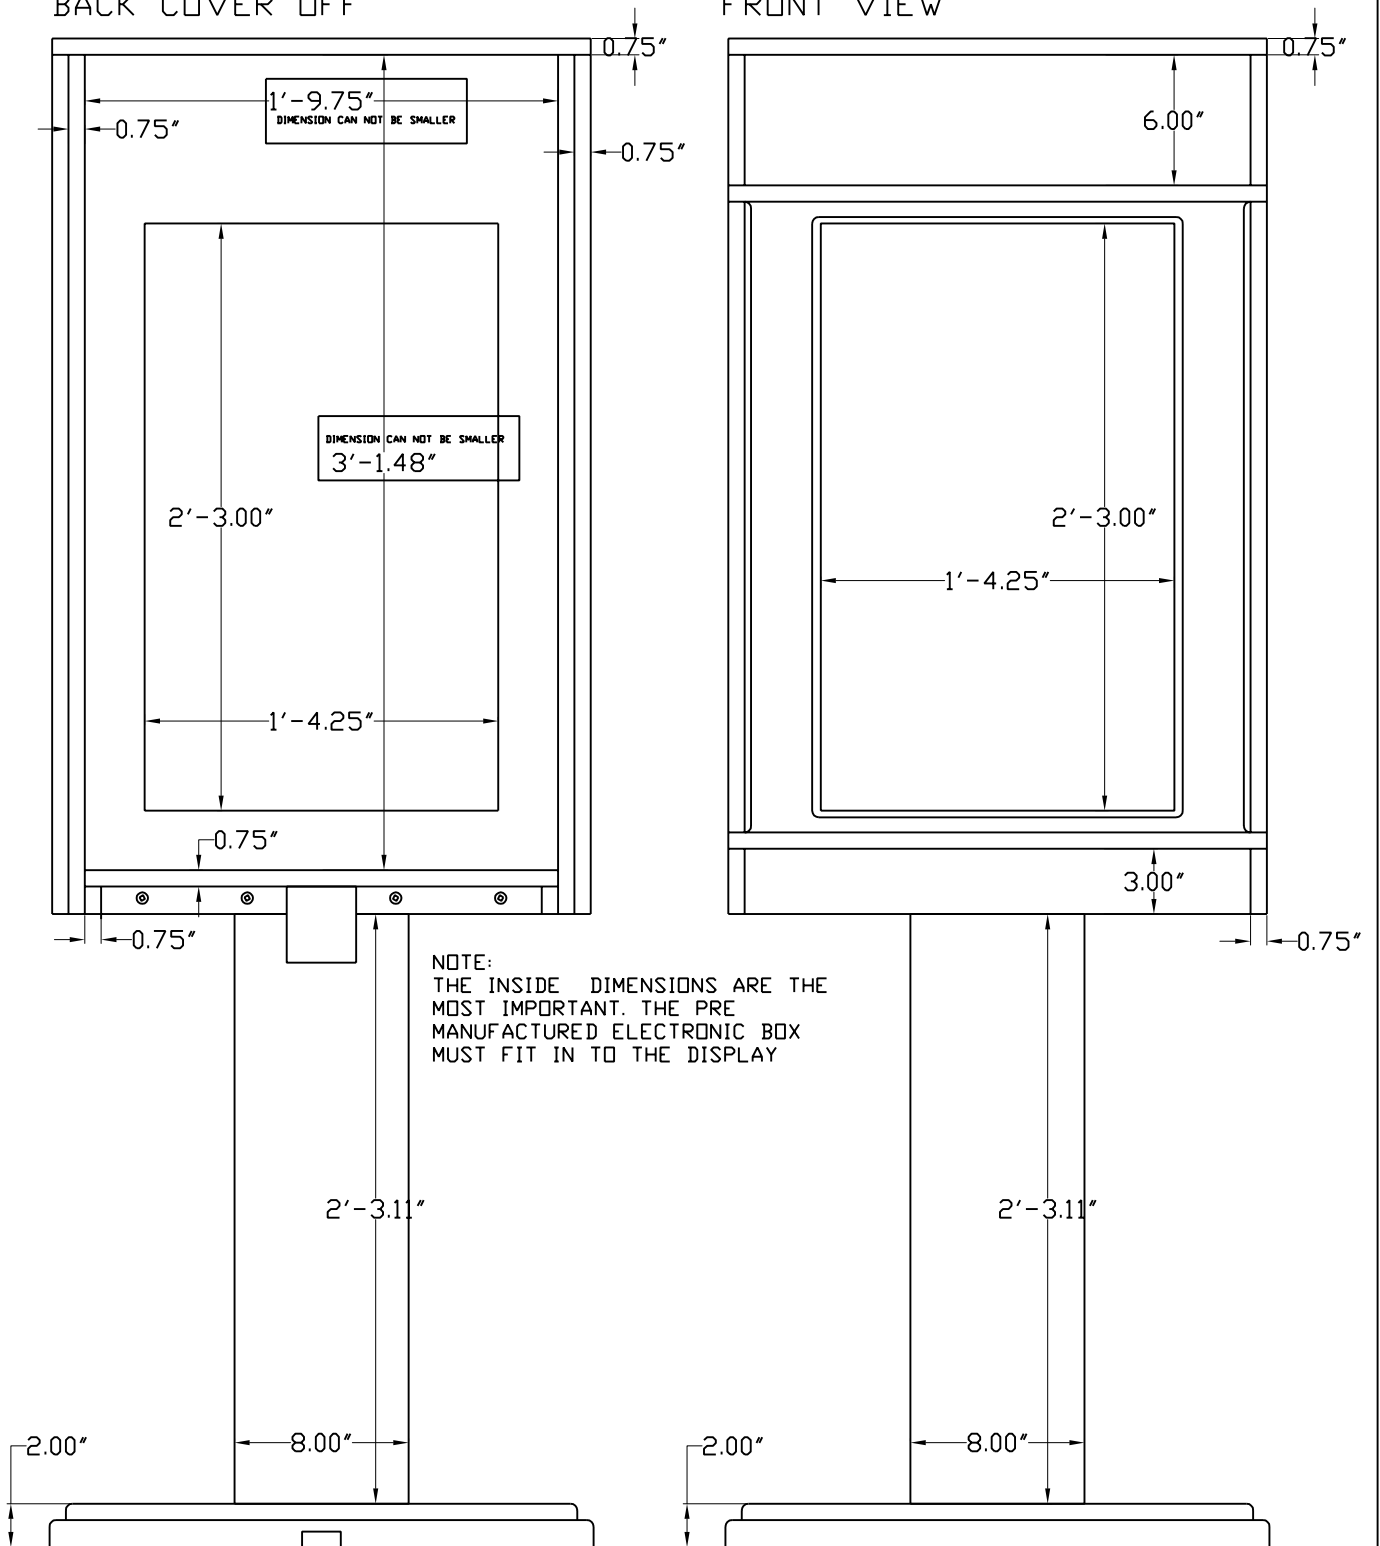

BACK COVER OFF

FRONT VIEW

		SIZE	JANUS DIGITAL DISPLAYS		
DWG NO.	12 LINE LED PEDESTAL				
JANUARY/31/2007		SCALE	N.T.S.	DRAWN	GABOR
				SHEET	1