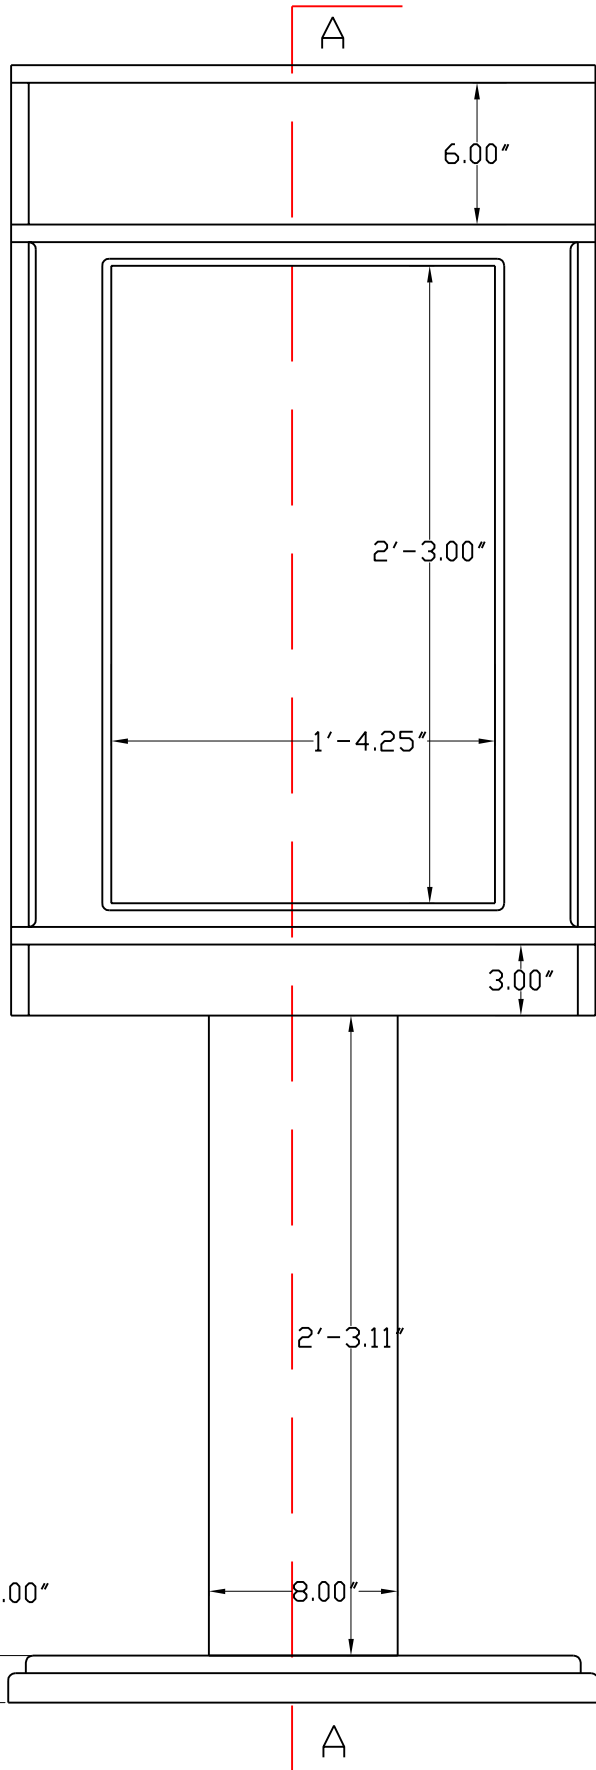

SECTION AA

		SIZE	JANUS DIGITAL DISPLAYS		
DWG NO.	12 LINE LED PEDESTAL				
	JANUARY/31/2007	SCALE	N.T.S.	DRAWN	GABOR
					SHEET 3