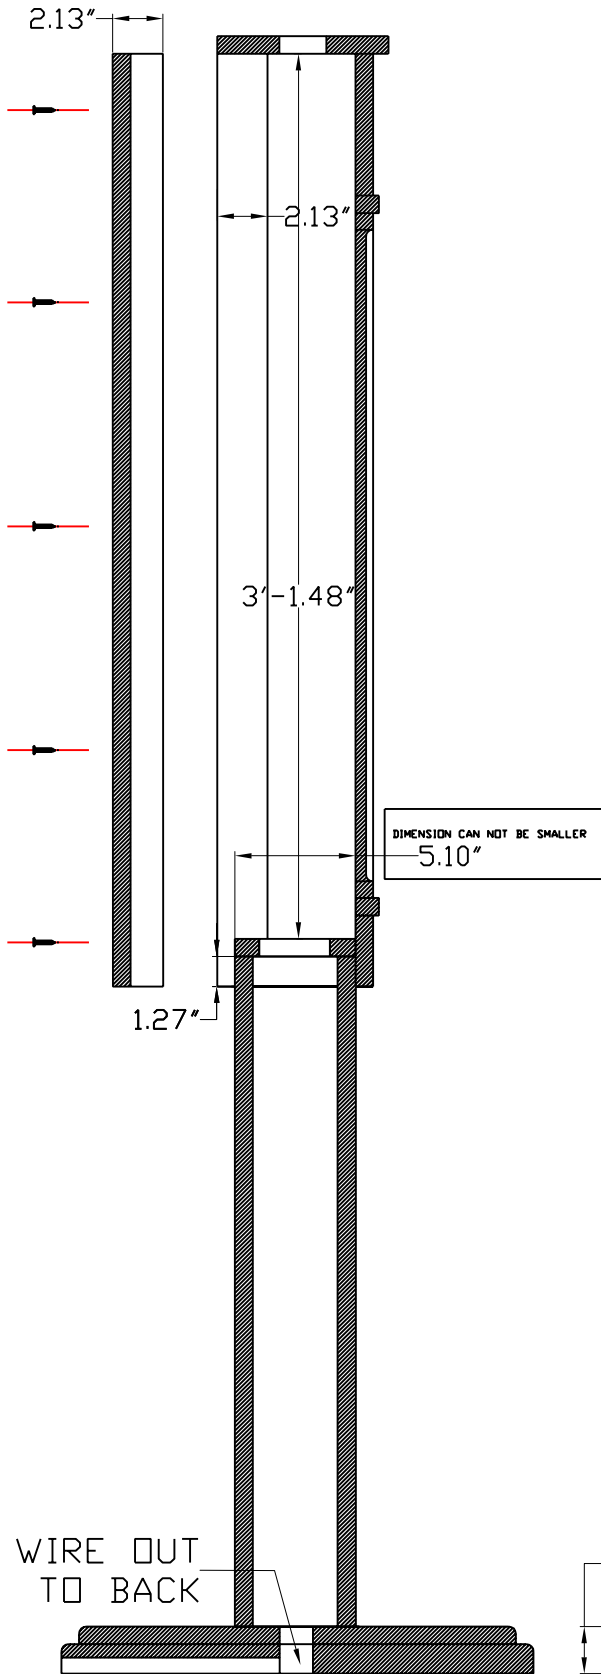

SECTION AA

		SIZE	JANUS DIGITAL DISPLAYS		
DWG NO.	12 LINE LED PEDESTAL				
	JANUARY/31/2007	SCALE	N.T.S.	DRAWN	GABOR
					SHEET 3