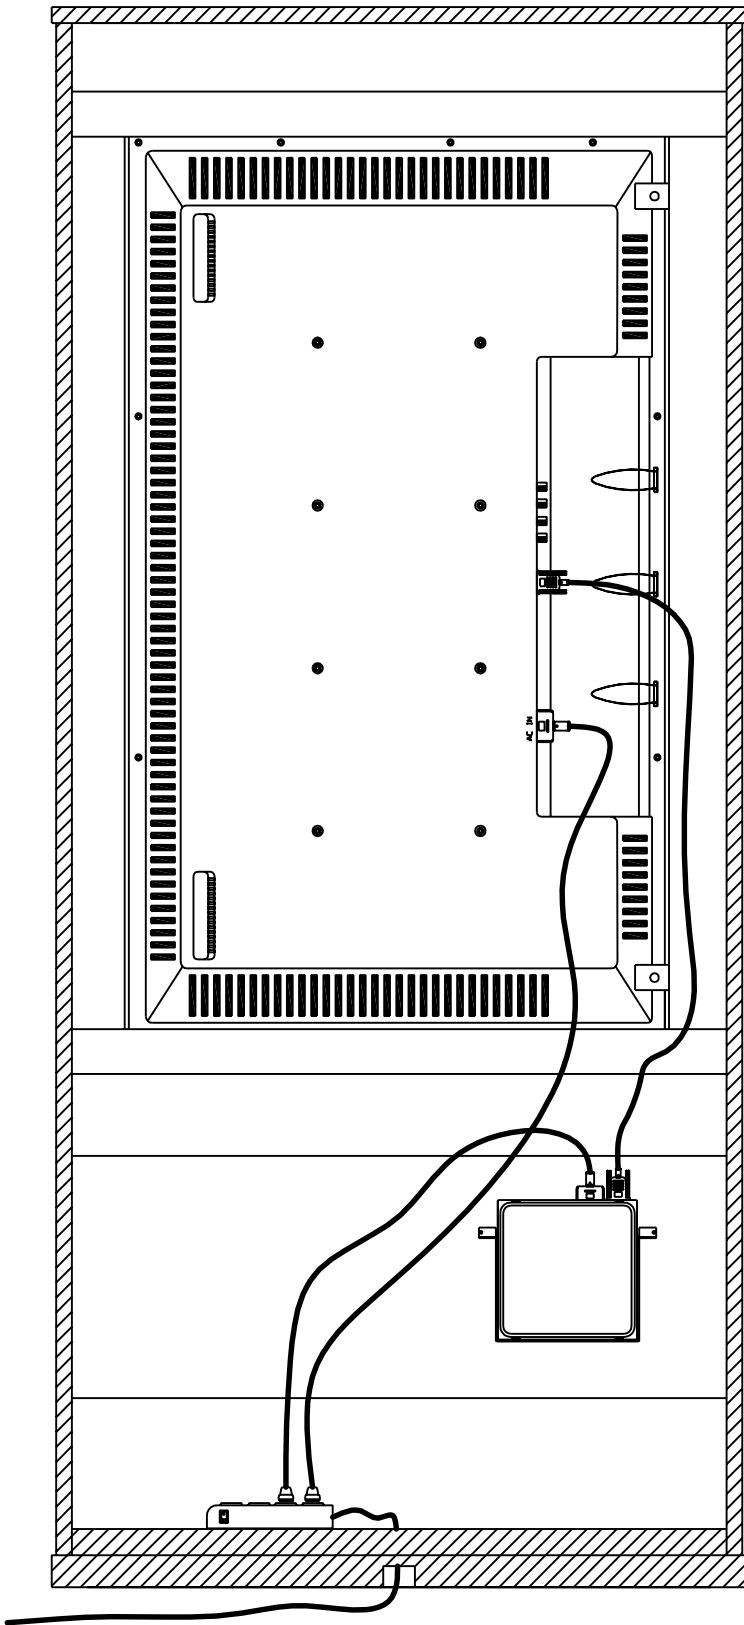

FRONT VIEW

SIDE VIEW

		SIZE	JANUS DIGITAL DISPLAYS			
DWG NO.	SLIMLINE INSTALL					
JANUARY/18/2007		SCALE	N.T.S.	DRAWN	GABOR	SHEET 2