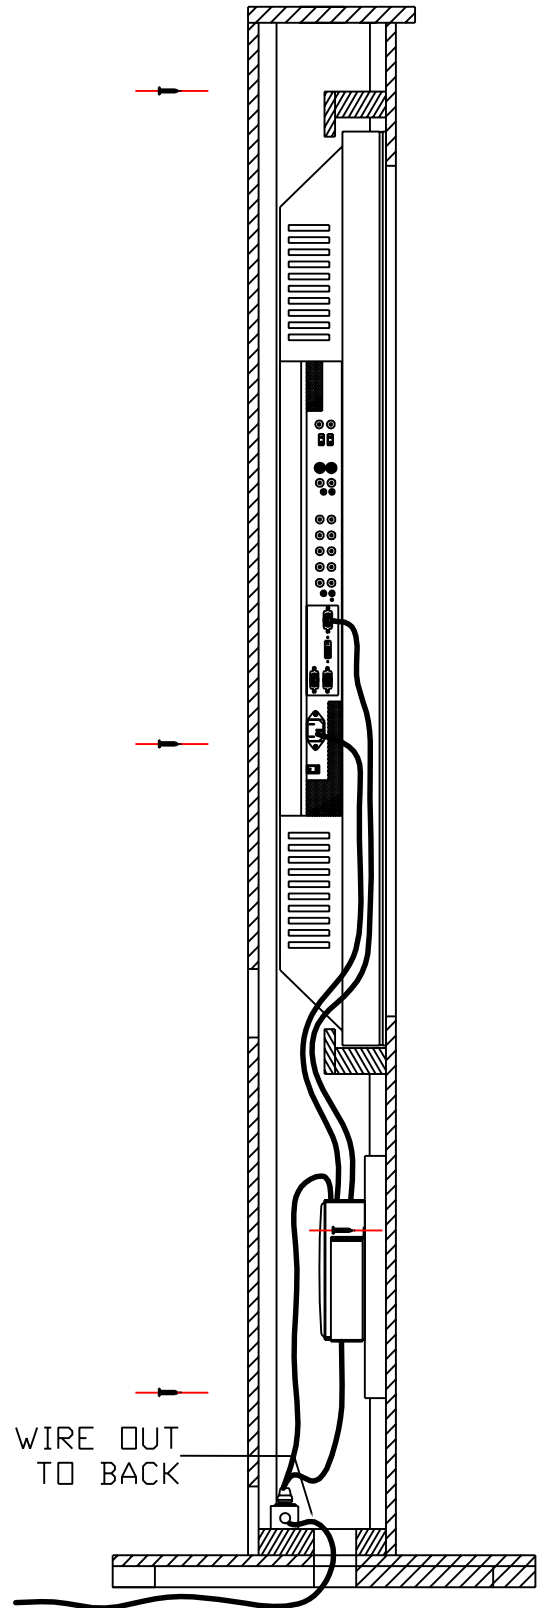

FRONT VIEW

SIDE VIEW

		SIZE	JANUS DIGITAL DISPLAYS			
DWG NO.	SLIMLINE INSTALL					
JANUARY/18/2007		SCALE	N.T.S.	DRAWN	GABOR	SHEET 2