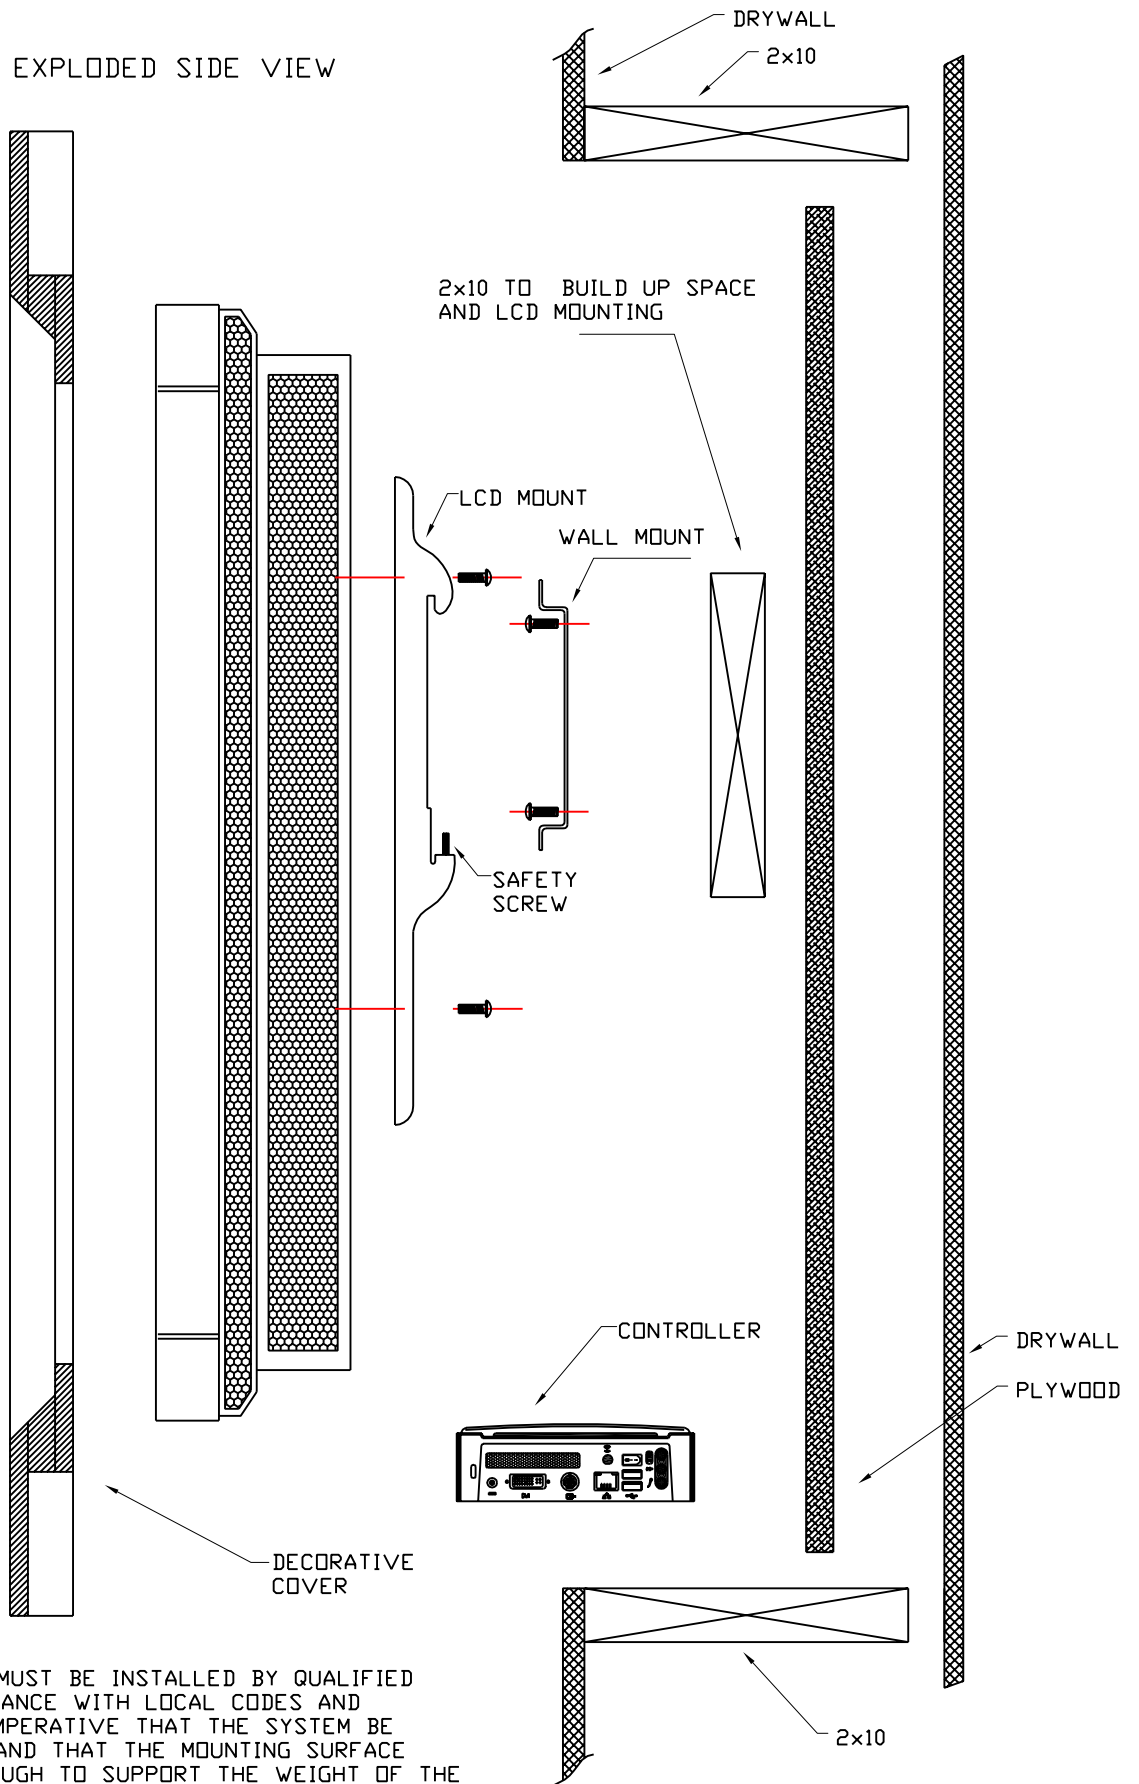

EXPLODED SIDE VIEW

NOTES:
 THIS DISPLAY SYSTEM MUST BE INSTALLED BY QUALIFIED TECHNICIANS IN COMPLIANCE WITH LOCAL CODES AND REQUIREMENTS. IT IS IMPERATIVE THAT THE SYSTEM BE INSTALLED SECURELY, AND THAT THE MOUNTING SURFACE (WALL) BE STRONG ENOUGH TO SUPPORT THE WEIGHT OF THE DISPLAY AND DECORATIVE FRAME

		SIZE	JANUS DIGITAL DISPLAYS		
DWG NO.	32" VERTICAL RECESSED				
FEBRUARY/13/2007		SCALE	N.T.S.	DRAWN	GABOR
					SHEET 1