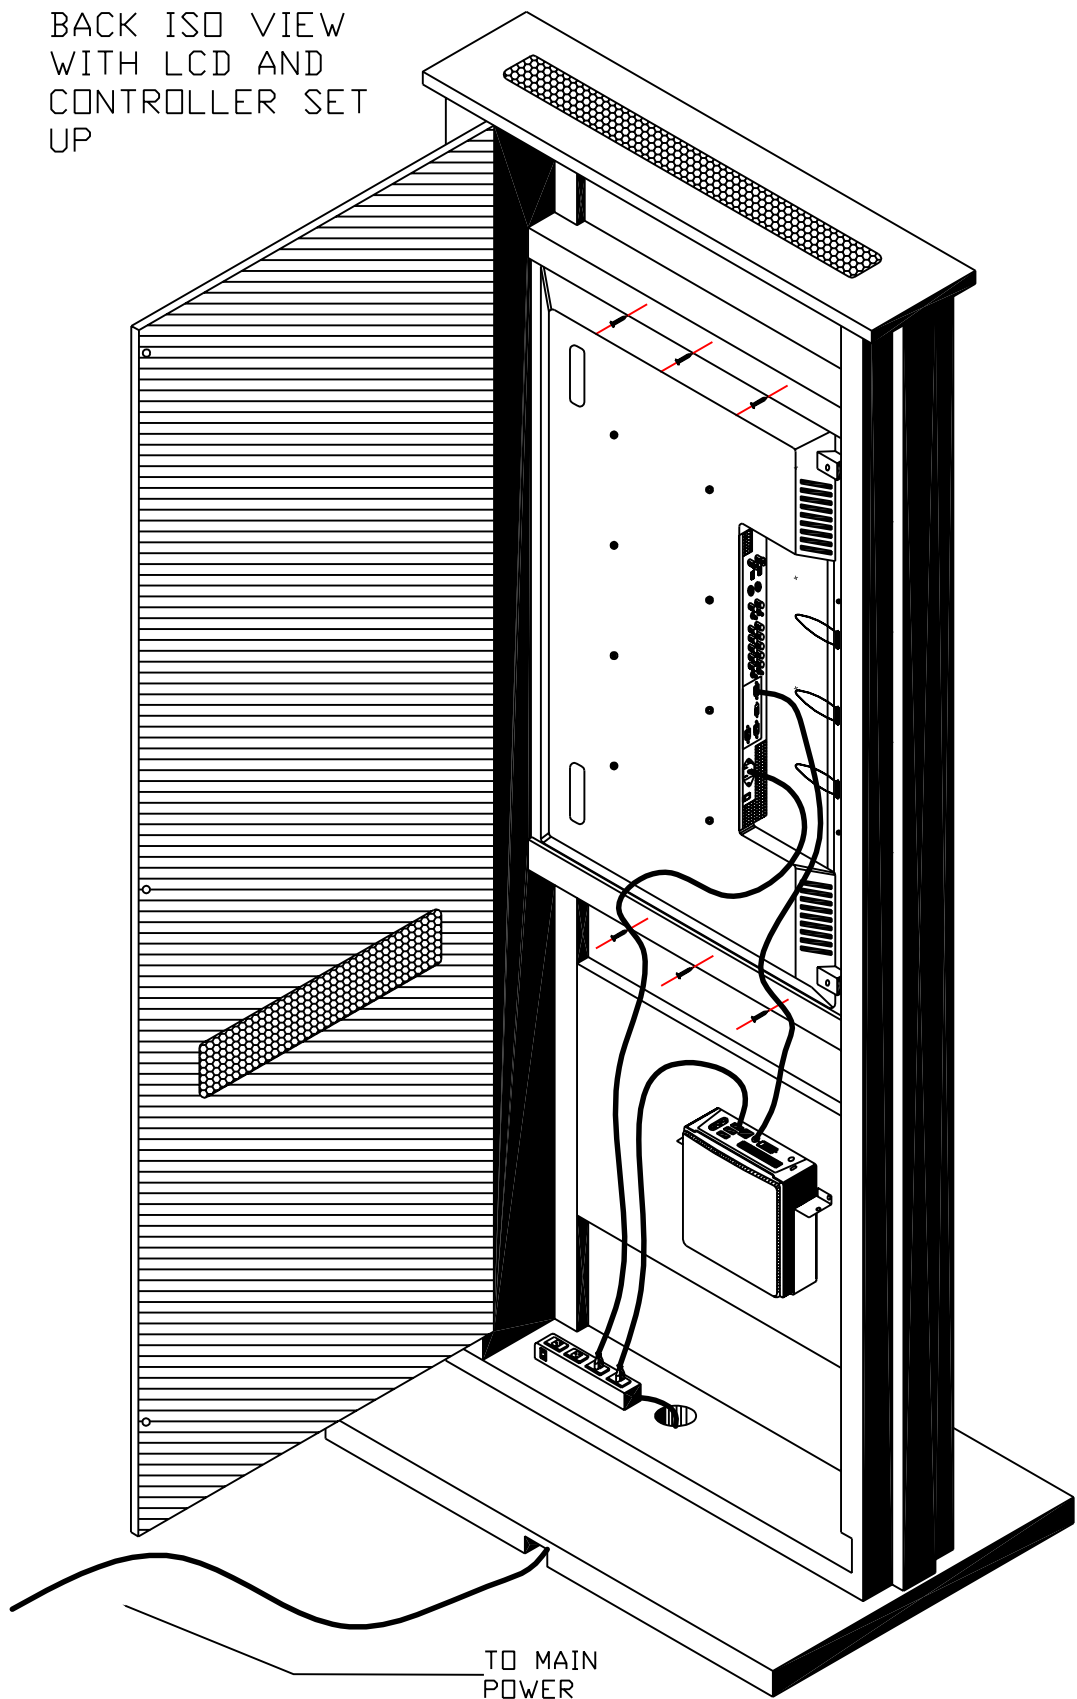

BACK ISO VIEW
WITH LCD AND
CONTROLLER SET
UP

TO MAIN
POWER

NOTE: DO NOT
BLOCK VENTILATION
ON TOP, BOTTOM,
SIDES, OR BACK OF
DISPLAY UNIT.

		SIZE	JANUS DIGITAL DISPLAYS.		
DWG NO.	SLIMLINE INSTALL				
JANUARY/18/2007		SCALE	N.T.S.	DRAWN	GABOR
				SHEET	1